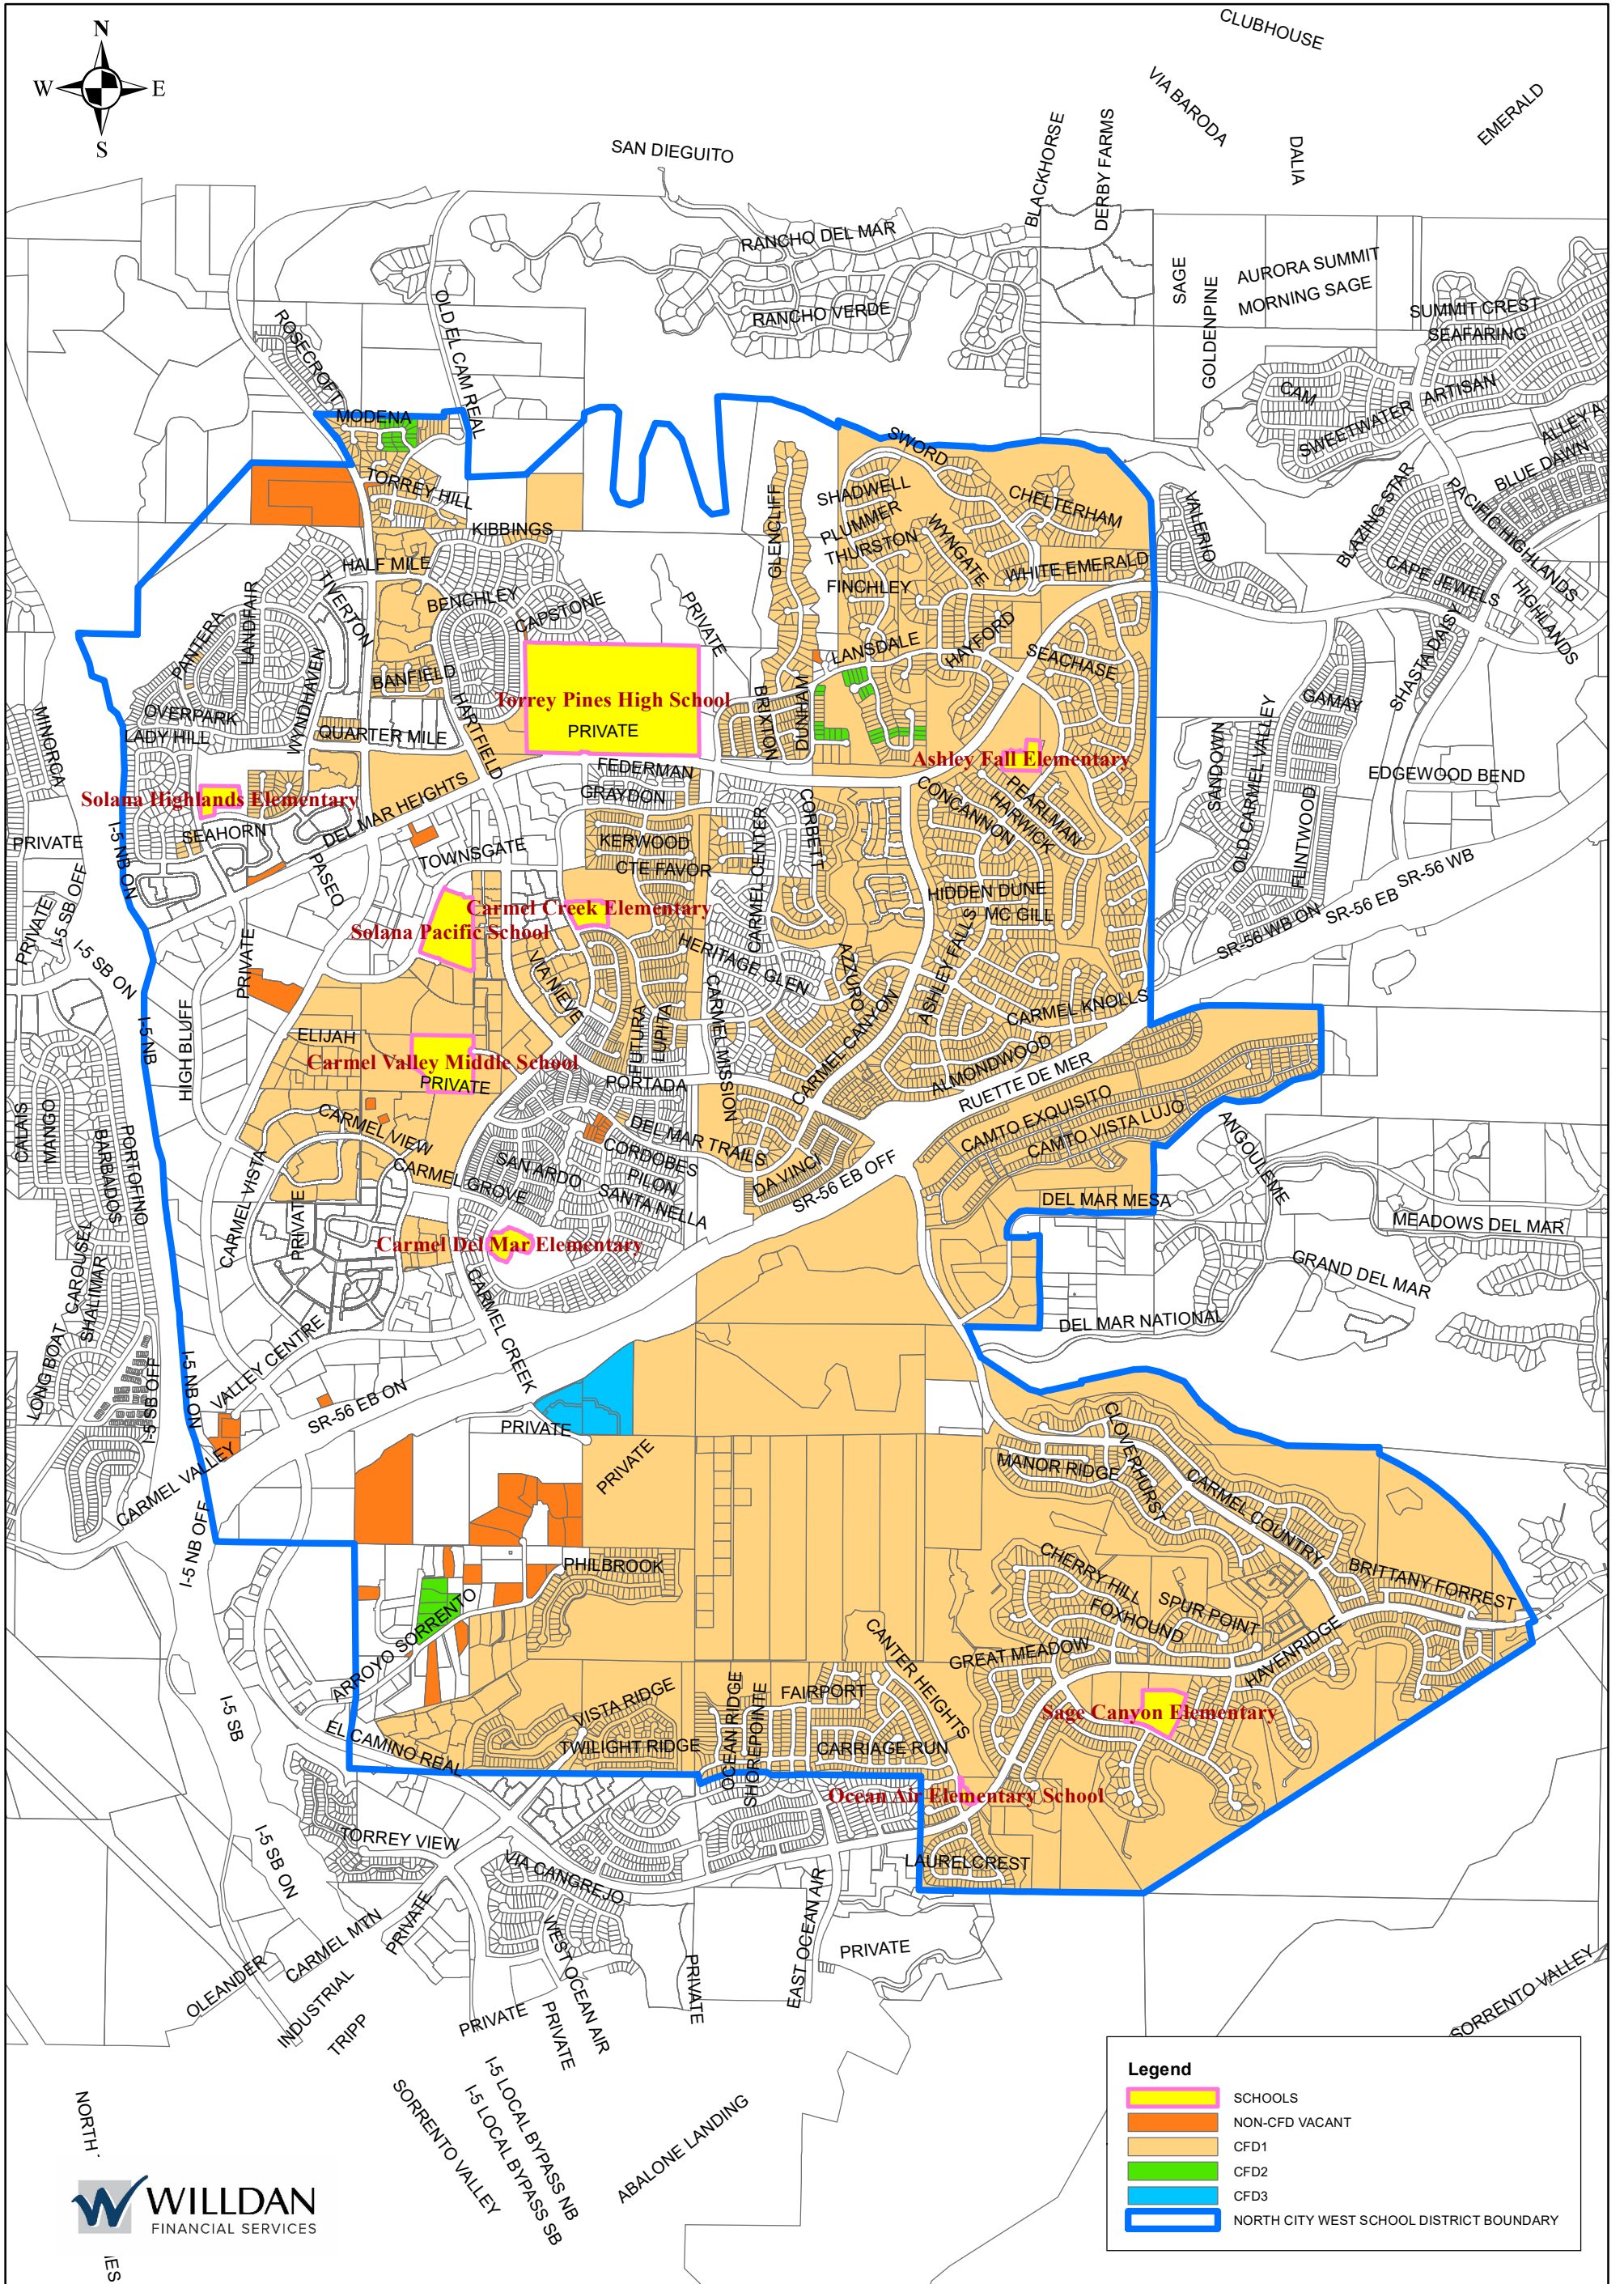

North City West School District CFD Map

Legend	
	SCHOOLS
	NON-CFD VACANT
	CFD1
	CFD2
	CFD3
	NORTH CITY WEST SCHOOL DISTRICT BOUNDARY